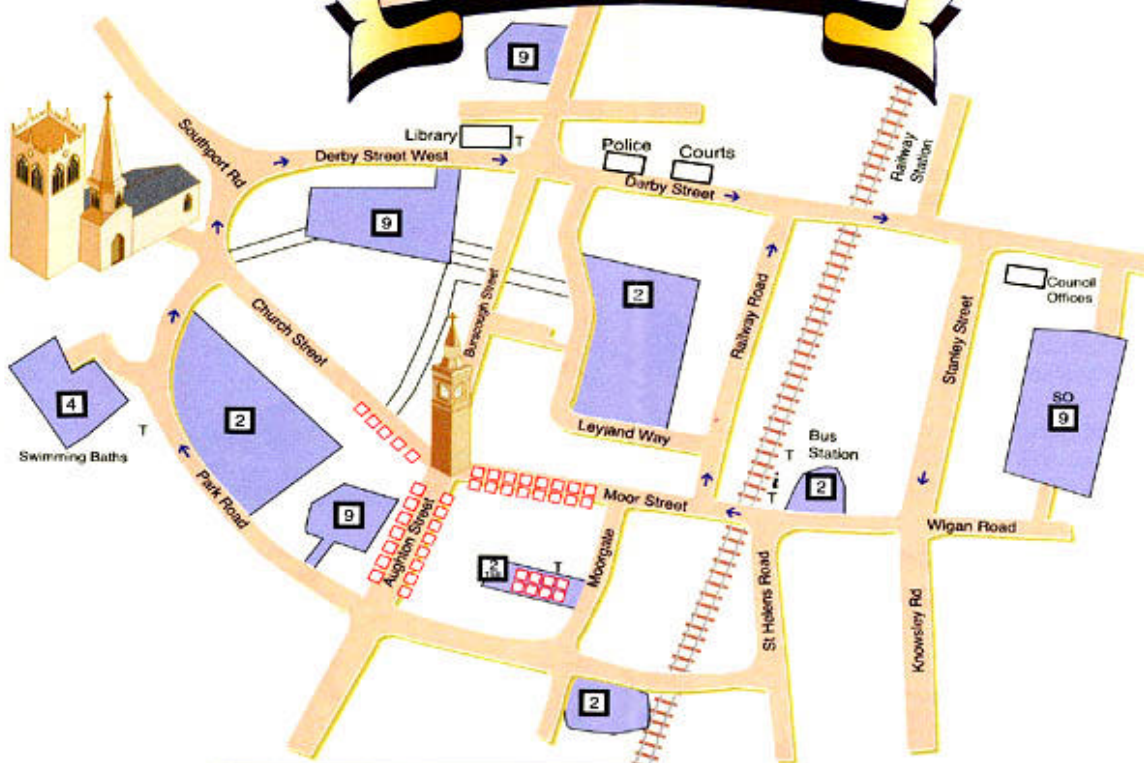

# ORMSKIRK CHARTER MARKET

	Market Stalls	SO	Saturday only
	Up to 2 hours - pay and display	T	Toilet
	Up to 4 hours - pay and display	i	LCC Information Centre
	Up to all day - pay and display	→	One way system
TSE Thursday and Saturday excepted			